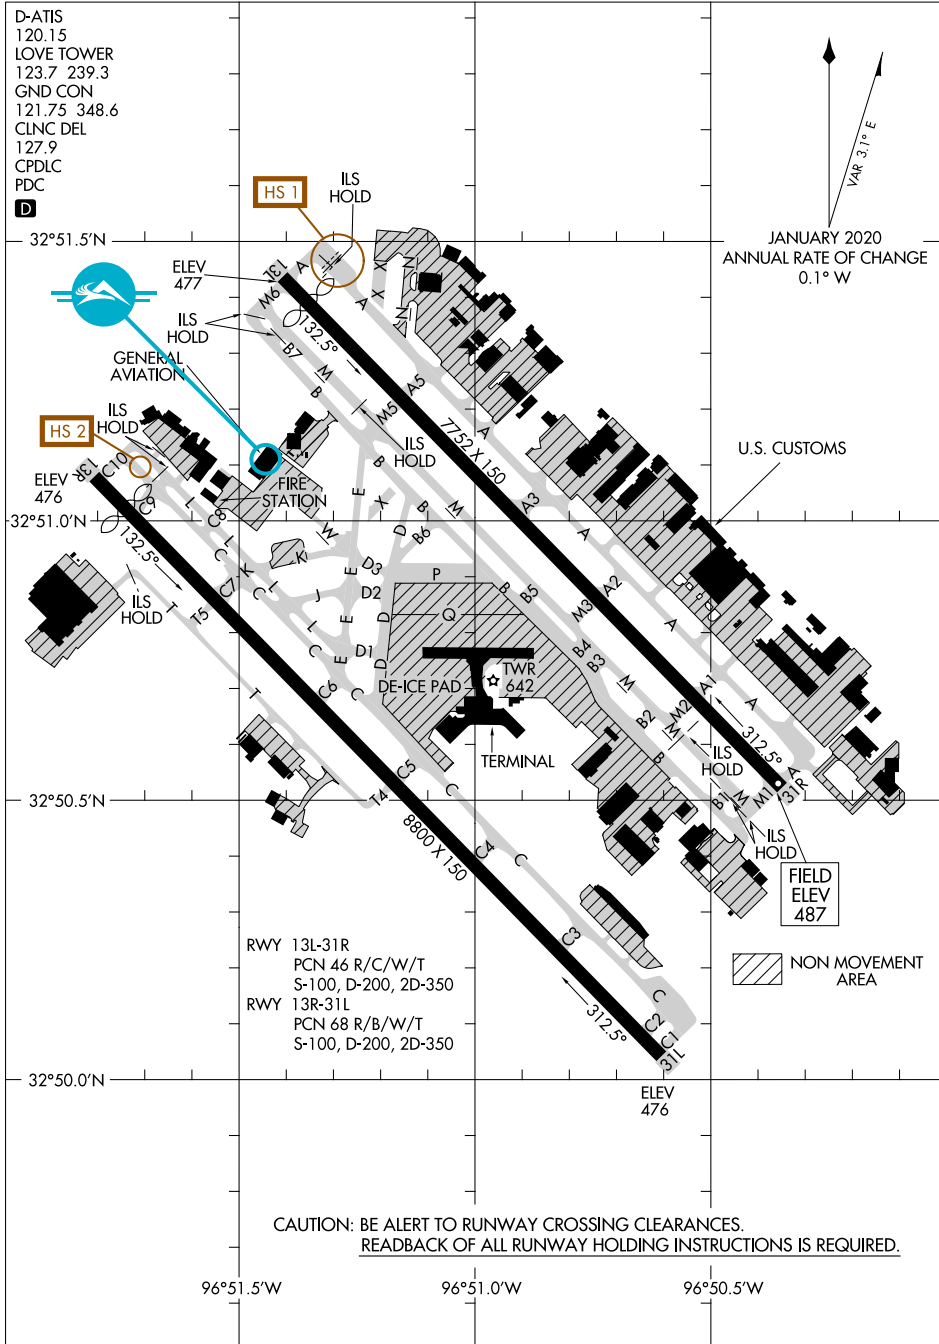

# AIRPORT DIAGRAM

AL-106 (FAA)

DALLAS LOVE FLD (DAL)  
DALLAS, TEXAS

# AIRPORT DIAGRAM

22139

DALLAS, TEXAS  
DALLAS LOVE FLD (DAL)