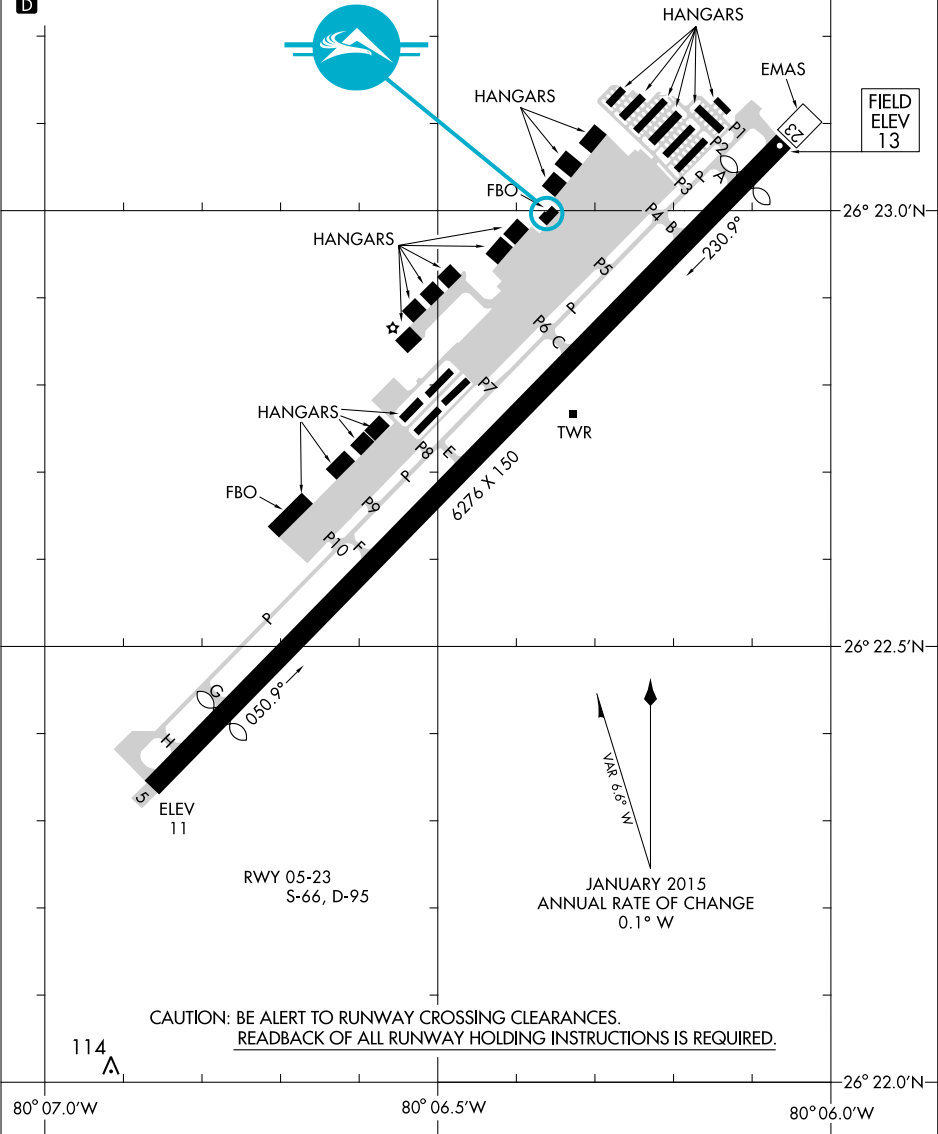

AIRPORT DIAGRAM

AL-560 (FAA)

BOCA RATON (BCT)
BOCA RATON, FLORIDA

AWOS-3
121.125
BOCA RATON TOWER ★
118.425
GND CON
121.8
CLNC DEL
121.8
127.35 (When Tower Closed)

D

AIRPORT DIAGRAM

BOCA RATON, FLORIDA
BOCA RATON (BCT)