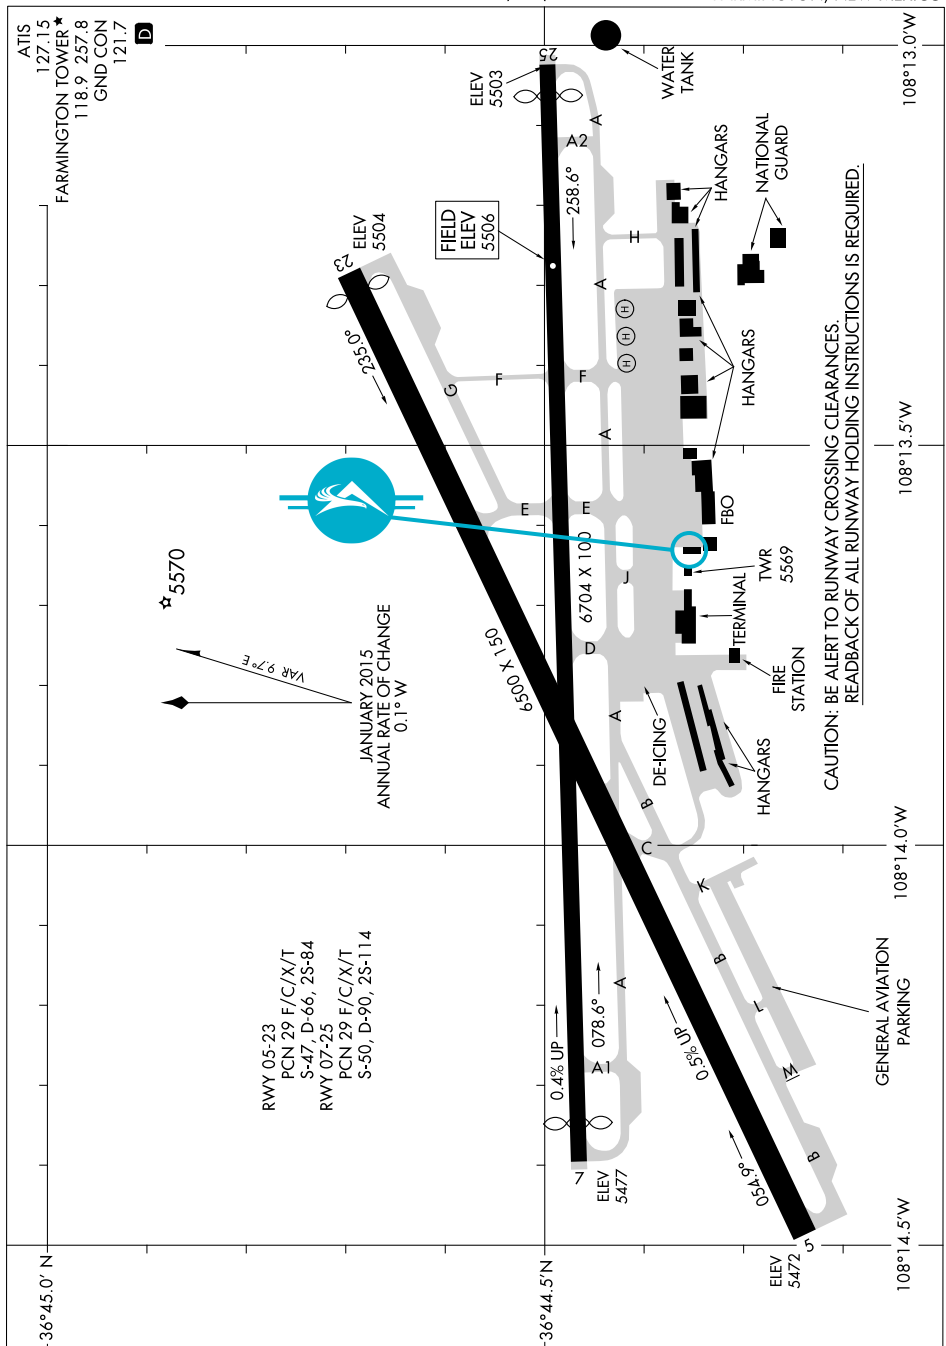

AIRPORT DIAGRAM

AL-493 (FAA)

FOUR CORNERS RGNL (FMN)
FARMINGTON, NEW MEXICO

AIRPORT DIAGRAM

FARMINGTON, NEW MEXICO
FOUR CORNERS RGNL (FMN)