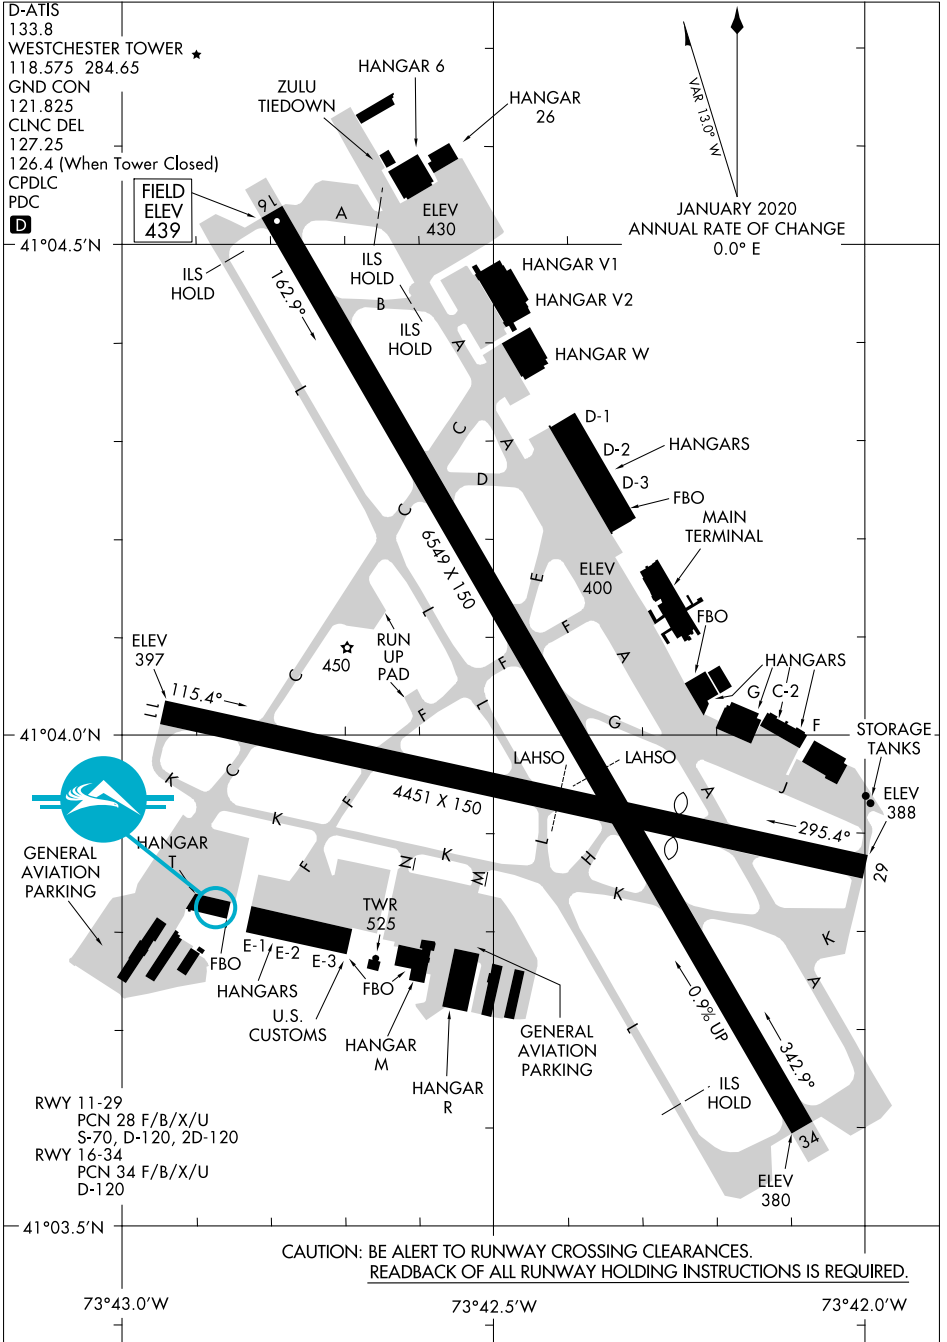

AIRPORT DIAGRAM

AL-651 (FAA)

WESTCHESTER COUNTY (HPN)
WHITE PLAINS, NEW YORK

AIRPORT DIAGRAM

WHITE PLAINS, NEW YORK
WESTCHESTER COUNTY (HPN)