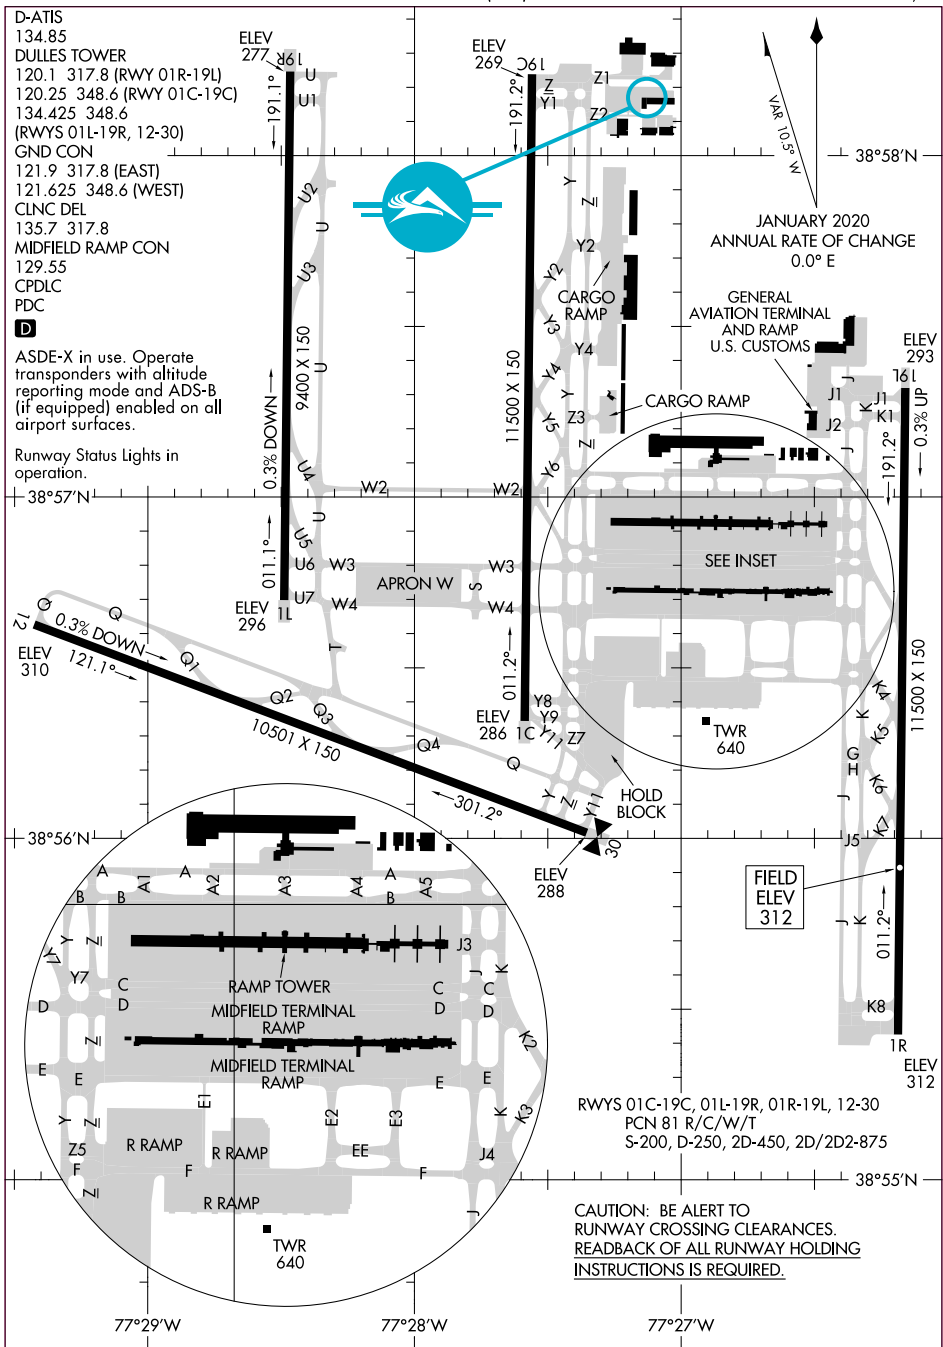

23110
AIRPORT DIAGRAM

WASHINGTON DULLES INTL (IAD)
 WASHINGTON, DC

AL-5100 (FAA)

AIRPORT DIAGRAM
 23110

WASHINGTON, DC
 WASHINGTON DULLES INTL (IAD)