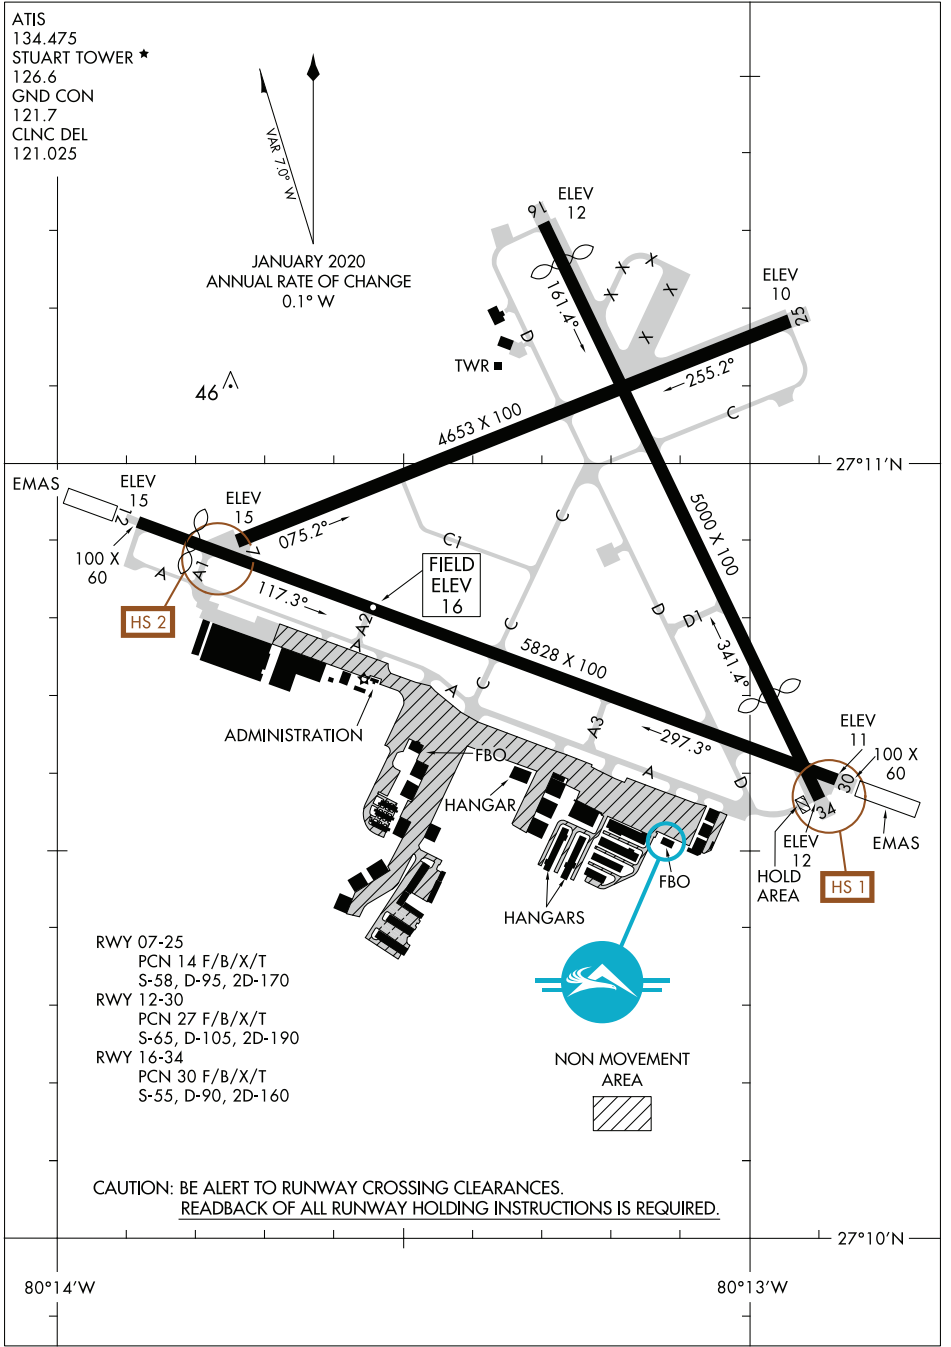

AIRPORT DIAGRAM

AL-9217 (FAA)

WITHAM FLD (SUA)
STUART, FLORIDA

ATIS
134.475
STUART TOWER ★
126.6
GND CON
121.7
CLNC DEL
121.025

JANUARY 2020
ANNUAL RATE OF CHANGE
0.1° W

CAUTION: BE ALERT TO RUNWAY CROSSING CLEARANCES.
READBACK OF ALL RUNWAY HOLDING INSTRUCTIONS IS REQUIRED.

AIRPORT DIAGRAM

STUART, FLORIDA
WITHAM FLD (SUA)