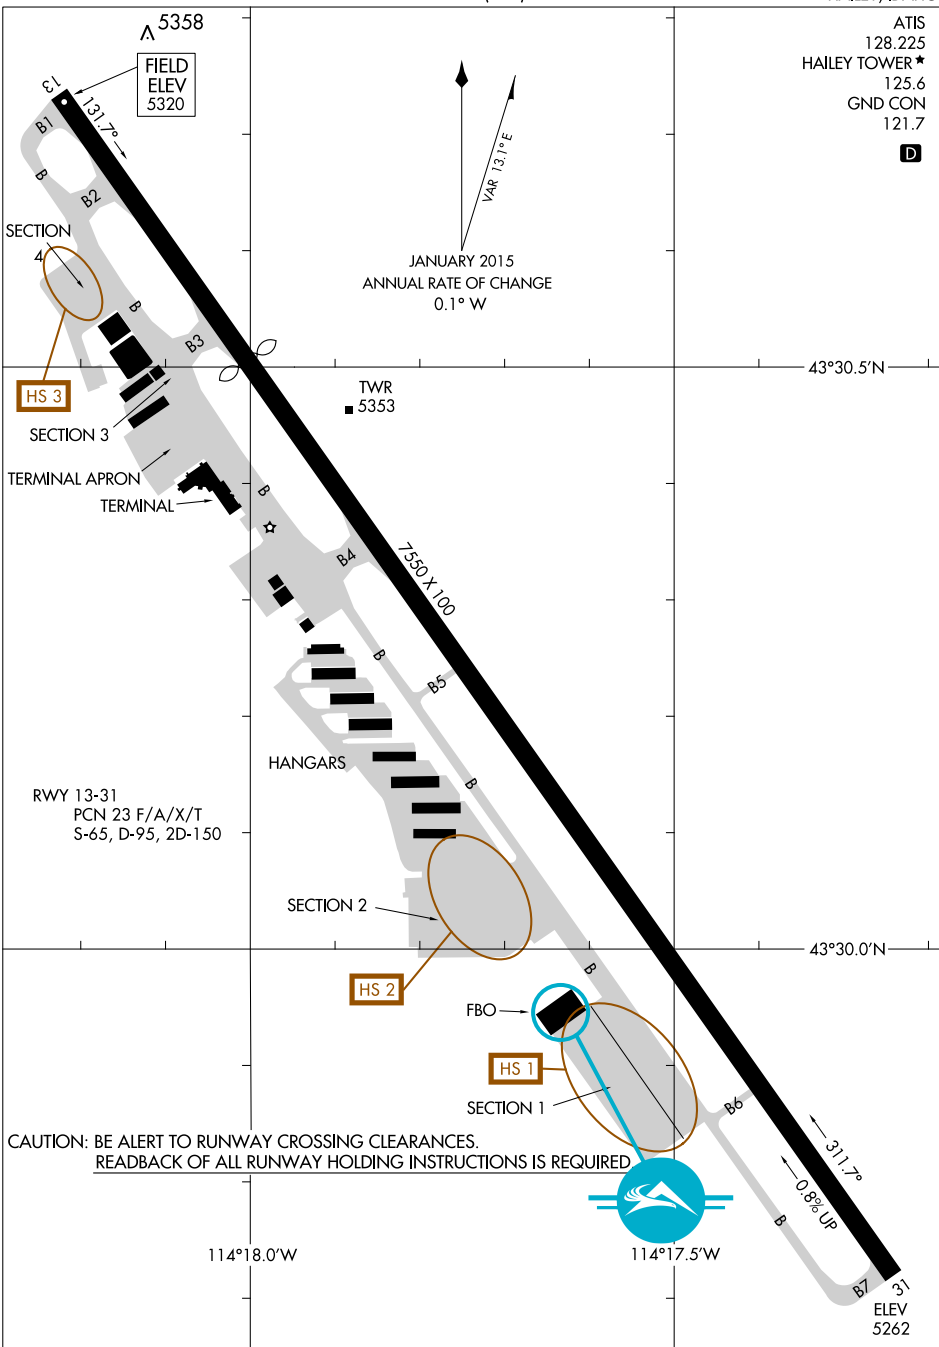

AIRPORT DIAGRAM

AL-6239 (FAA)

ATIS 128.225
 HAILEY TOWER ★ 125.6
 GND CON 121.7
D

AIRPORT DIAGRAM