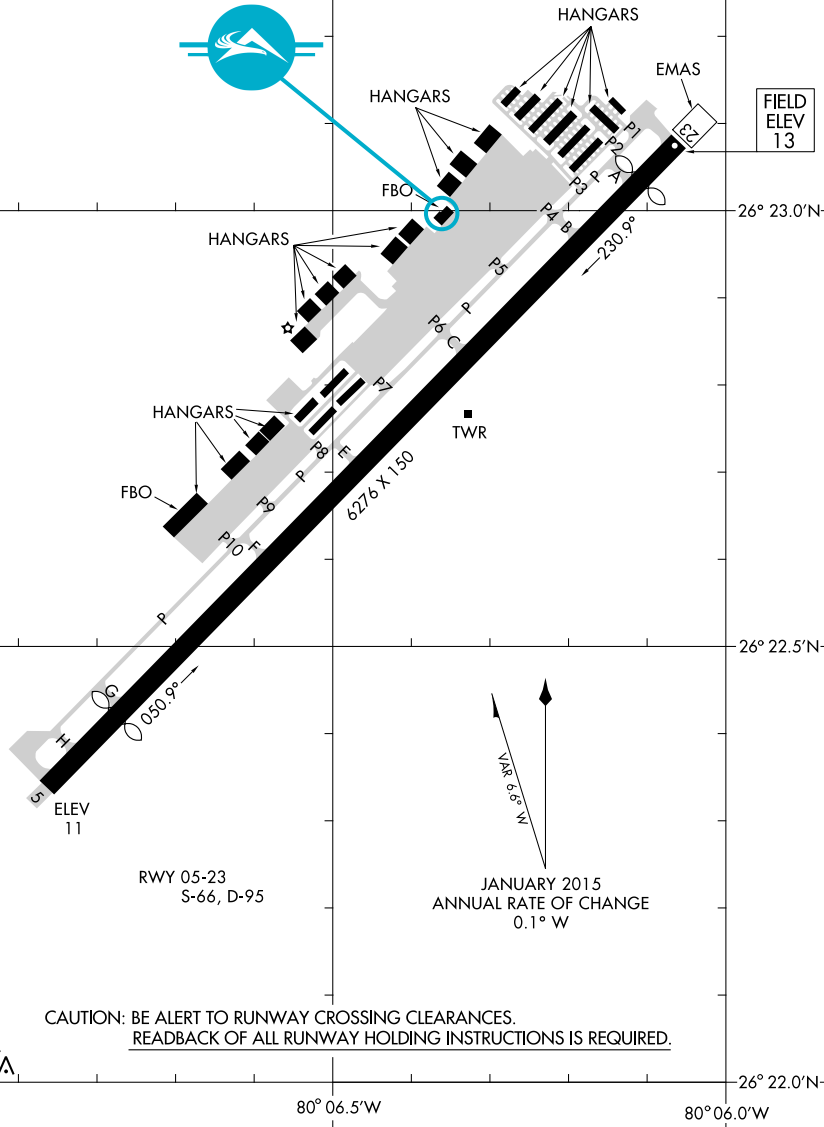

AIRPORT DIAGRAM

AL-560 (FAA)

BOCA RATON (BCT)
BOCA RATON, FLORIDA

AWOS-3
121.125
BOCA RATON TOWER ★
118.425
GND CON
121.8
CLNC DEL
121.8
127.35 (When Tower Closed)

D

AIRPORT DIAGRAM

BOCA RATON, FLORIDA
BOCA RATON (BCT)