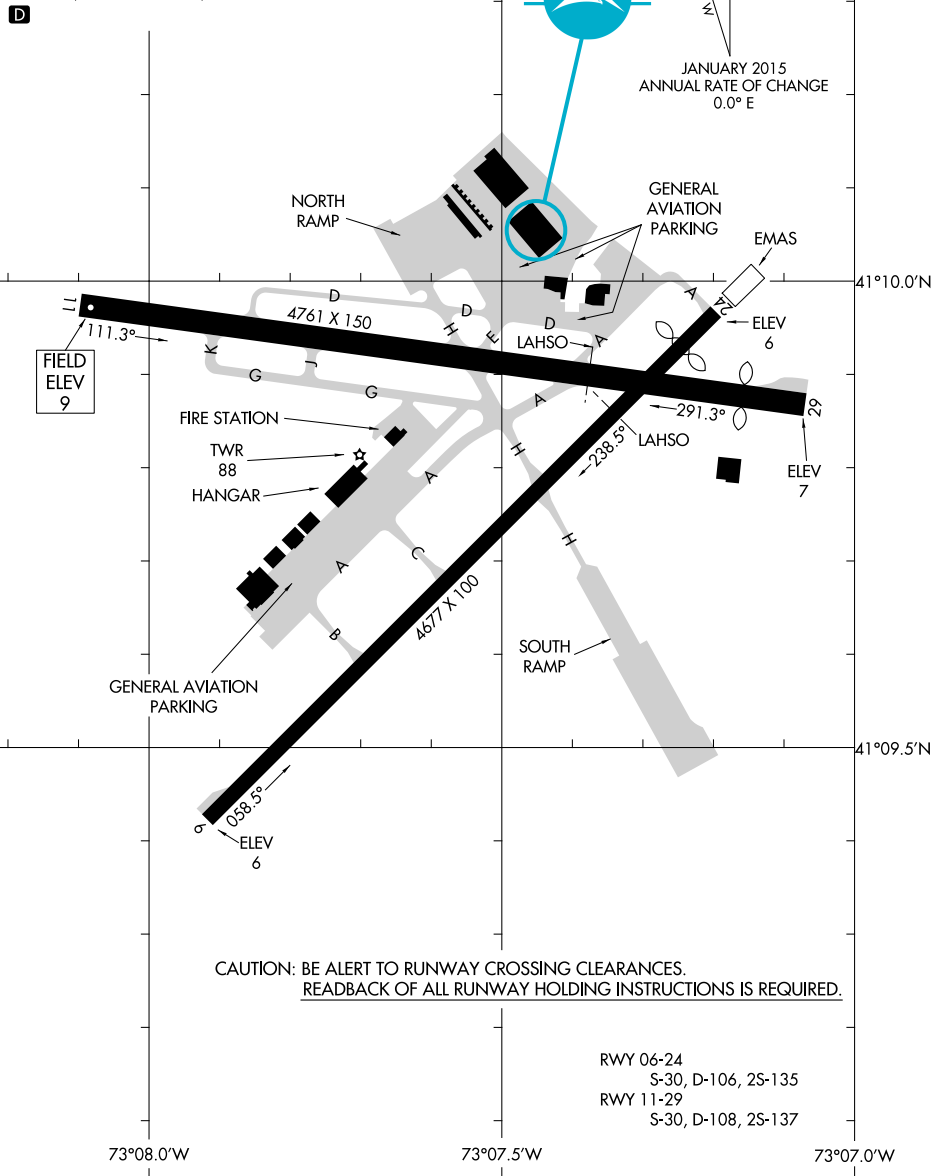

# AIRPORT DIAGRAM

AL-621 (FAA)

IGOR I. SIKORSKY MEMORIAL (B.D.R.)  
BRIDGEPORT, CONNECTICUT

ATIS  
119.15  
BRIDGEPORT TOWER\*  
120.9 257.8  
GND CON  
CLNC DEL  
121.75  
124.075 (When Twr Closed)  
**D**

# AIRPORT DIAGRAM

17117

BRIDGEPORT, CONNECTICUT

IGOR I. SIKORSKY MEMORIAL (B.D.R.)