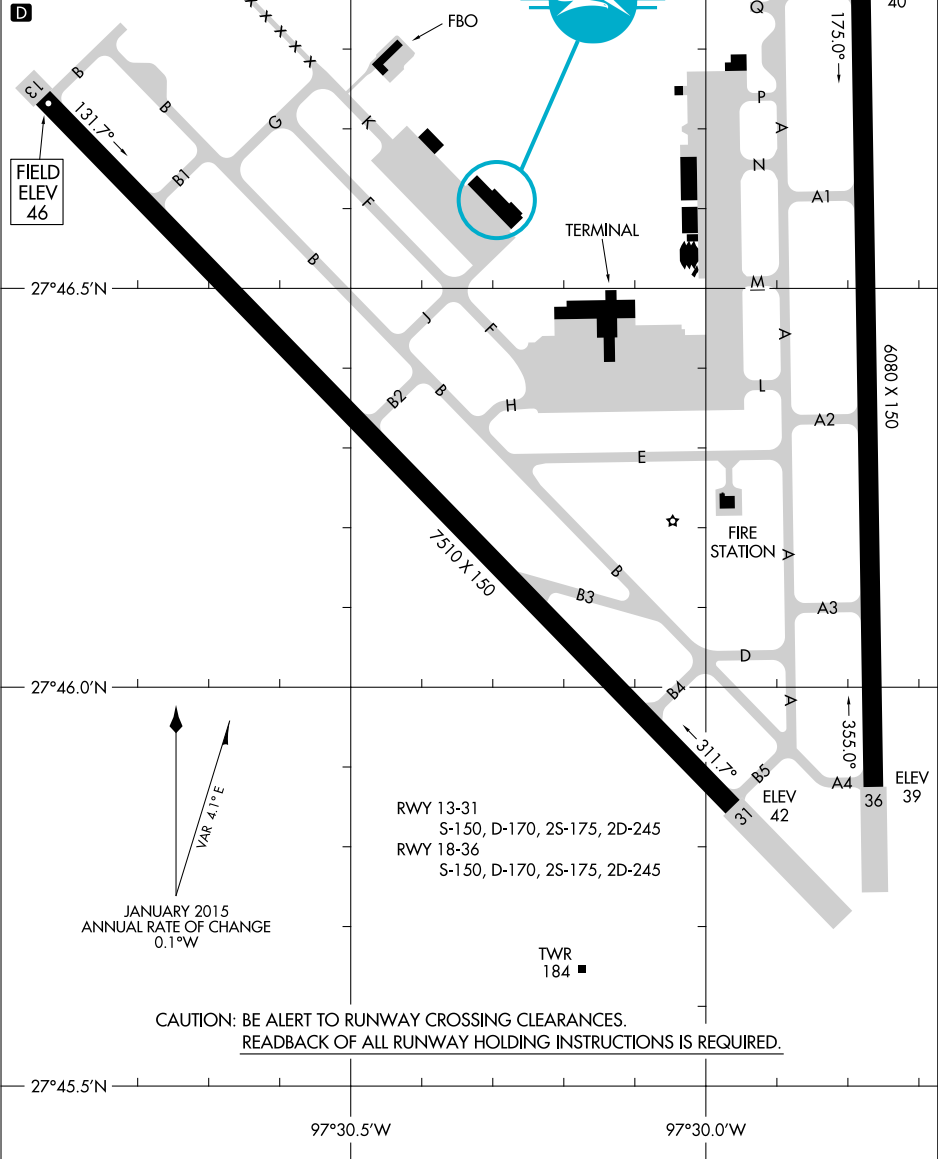

# AIRPORT DIAGRAM

AL-5032 (FAA)

CORPUS CHRISTI INTL (CRP)  
CORPUS CHRISTI, TEXAS

ATIS  
126.8  
CORPUS TOWER  
119.4 257.8  
GND CON  
121.9 269.15  
CLNC DEL  
118.55

CAUTION: BE ALERT TO RUNWAY CROSSING CLEARANCES.  
READBACK OF ALL RUNWAY HOLDING INSTRUCTIONS IS REQUIRED.

# AIRPORT DIAGRAM

CORPUS CHRISTI, TEXAS  
CORPUS CHRISTI INTL (CRP)

17117