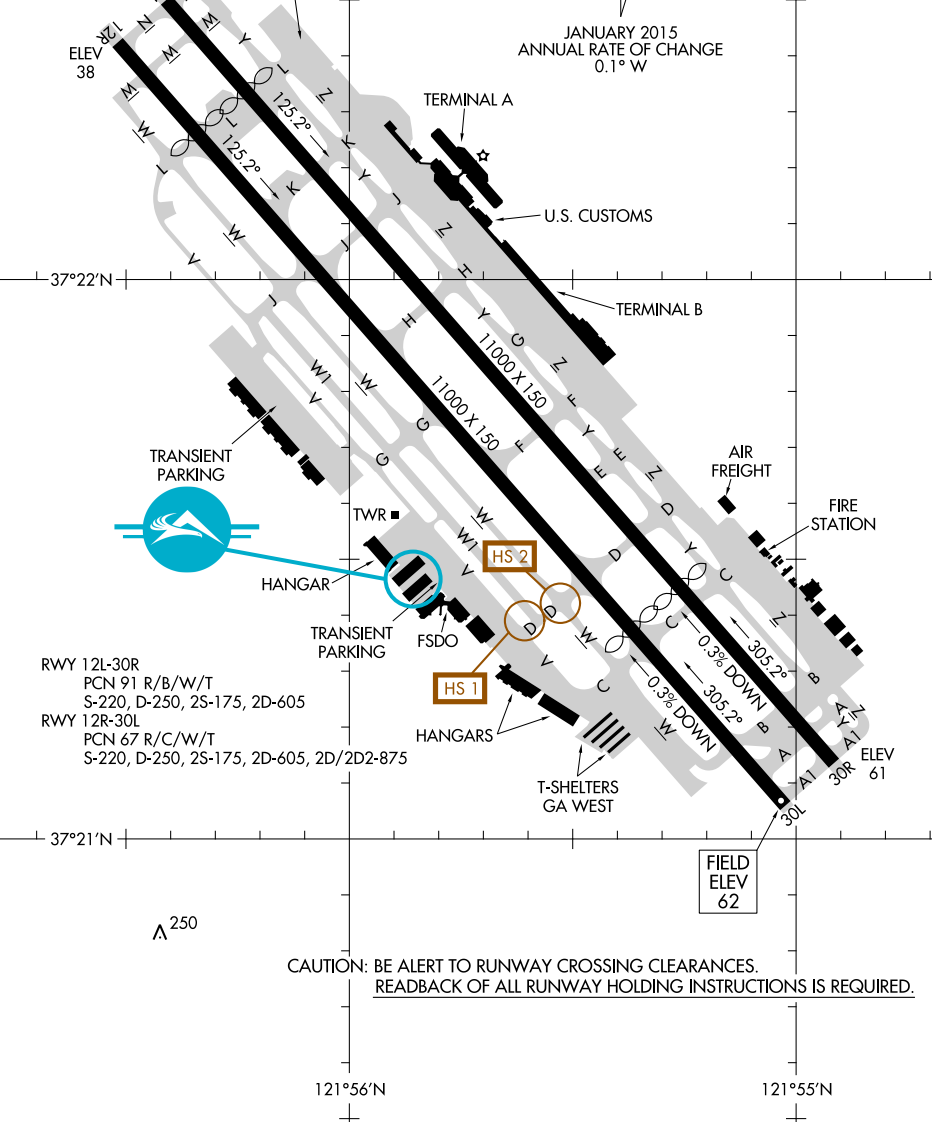

AIRPORT DIAGRAM

NORMAN Y MINETA SAN JOSE INTL (SJC)
AL-693 (FAA) SAN JOSE, CALIFORNIA

D-ATIS
126.95
SAN JOSE TOWER ★
124.0 257.6
GND CON
121.7
CLNIC DEL
118.0
CPDLC

D

JANUARY 2015
ANNUAL RATE OF CHANGE
0.1° W

CAUTION: BE ALERT TO RUNWAY CROSSING CLEARANCES.
READBACK OF ALL RUNWAY HOLDING INSTRUCTIONS IS REQUIRED.