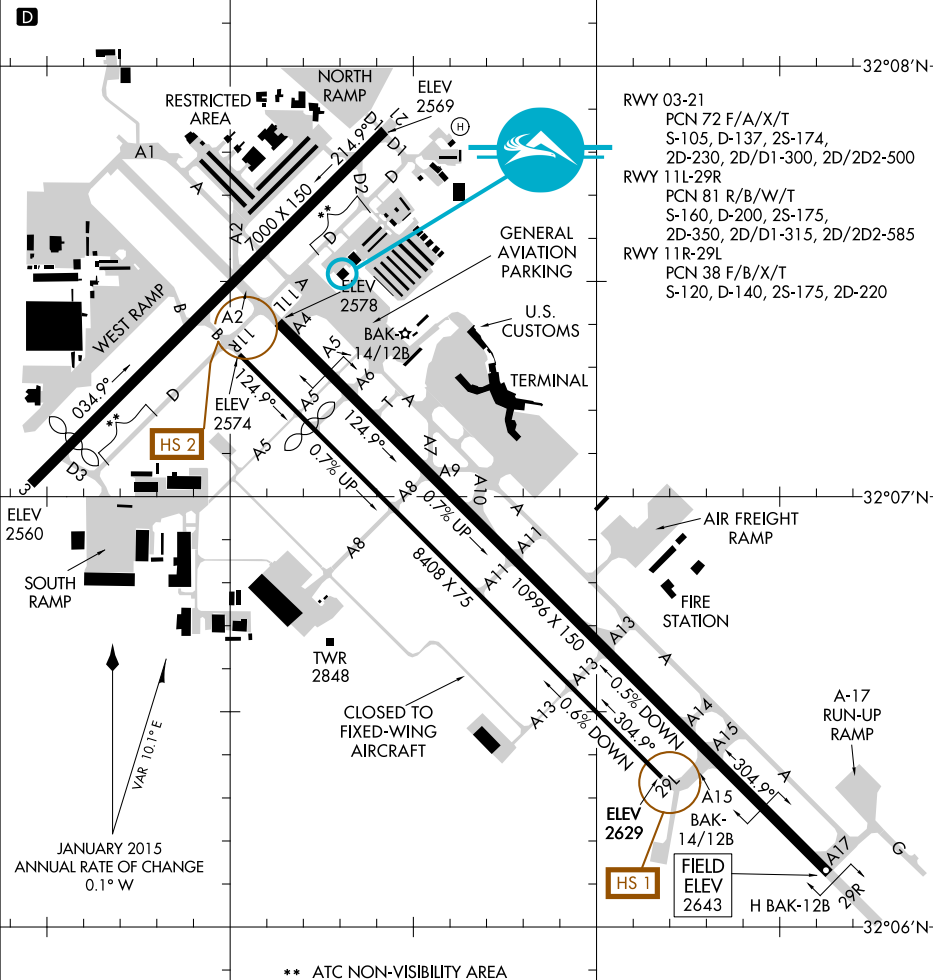

# 17117 AIRPORT DIAGRAM

AL-430 (FAA)

TUCSON INTL (TUS)  
TUCSON, ARIZONA

ATIS  
123.8 279.65  
TUCSON TOWER  
118.3 257.8  
GND CON  
124.4 348.6  
CLNC DEL  
126.65 326.2

110°57'W 110°56'W

CAUTION: BE ALERT TO RUNWAY CROSSING CLEARANCES.  
READBACK OF ALL RUNWAY HOLDING INSTRUCTIONS IS REQUIRED.

ALL AIRCRAFT USE UPPER ANTENNA UNTIL AIRBORNE

\*\* ATC NON-VISIBILITY AREA