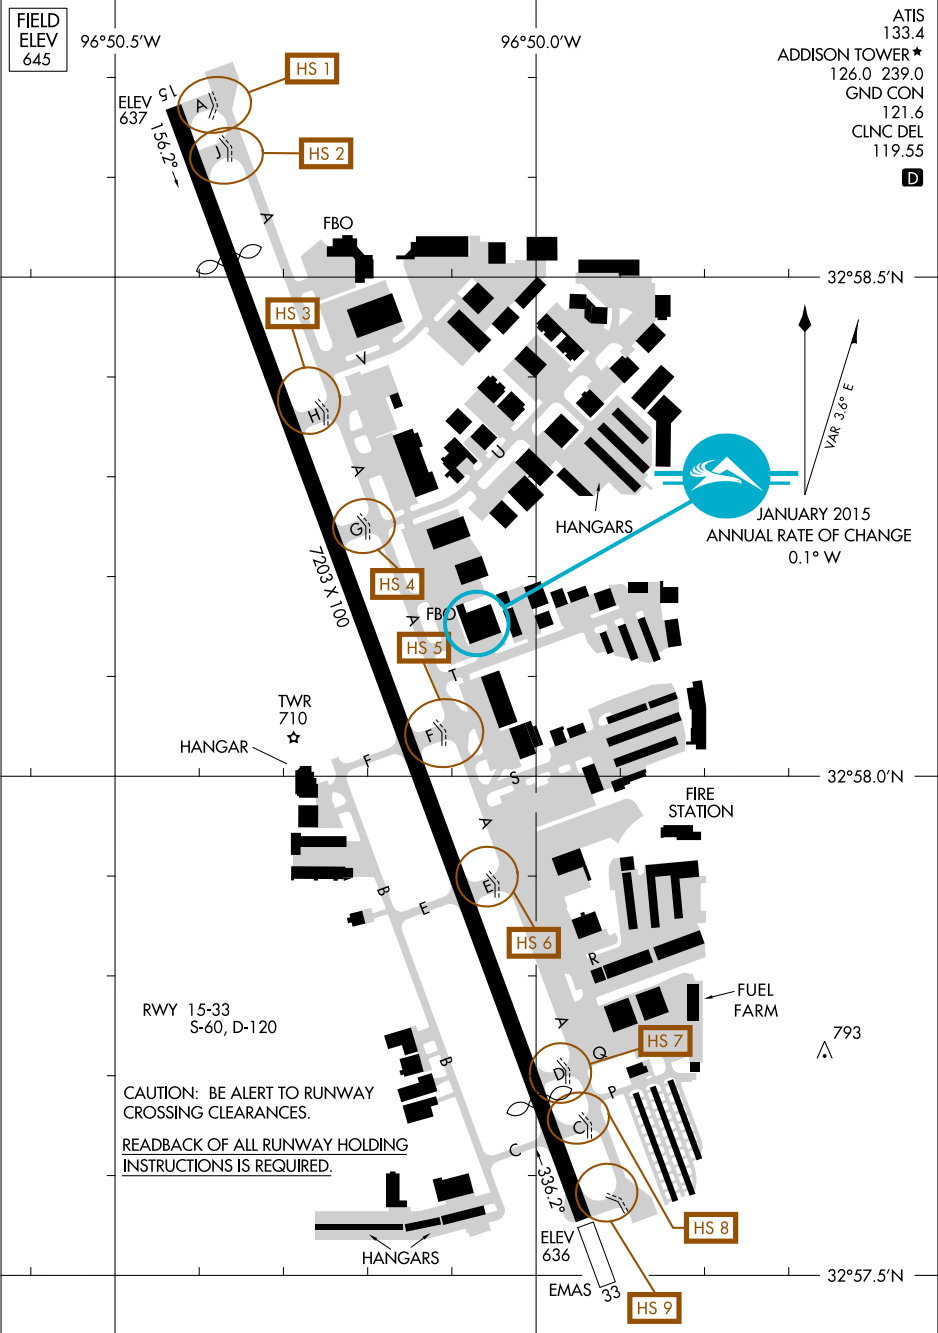

# AIRPORT DIAGRAM

AL-768 (FAA)

DALLAS, TEXAS  
ADDISON (ADS)

# AIRPORT DIAGRAM

DALLAS, TEXAS  
ADDISON (ADS)

16035