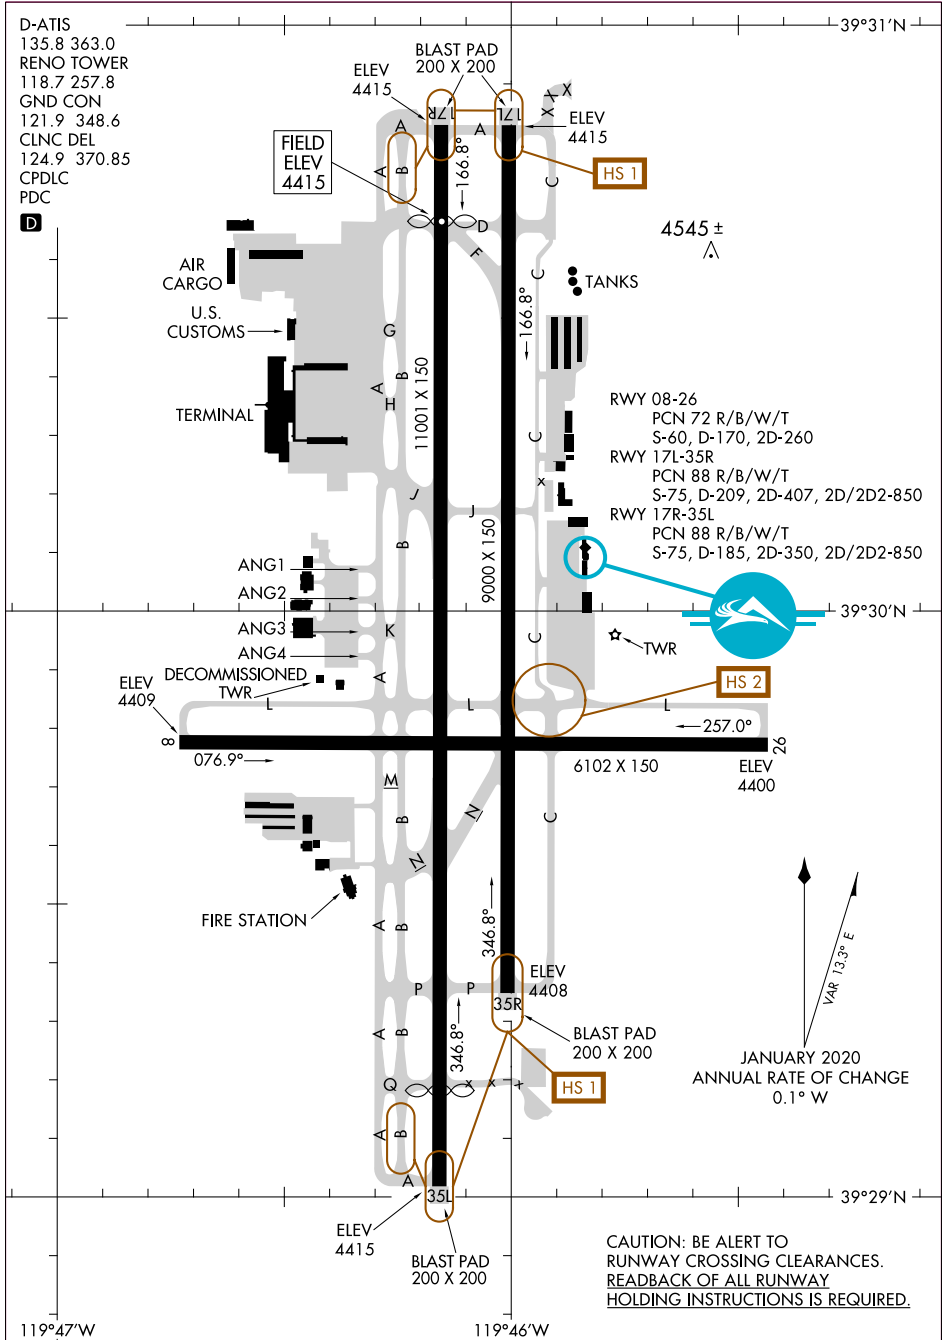

AIRPORT DIAGRAM

RENO/TAHOE INTL (RNO)
RENO, NEVADA

AL-346 (FAA)

AIRPORT DIAGRAM

RENO, NEVADA
RENO/TAHOE INTL (RNO)