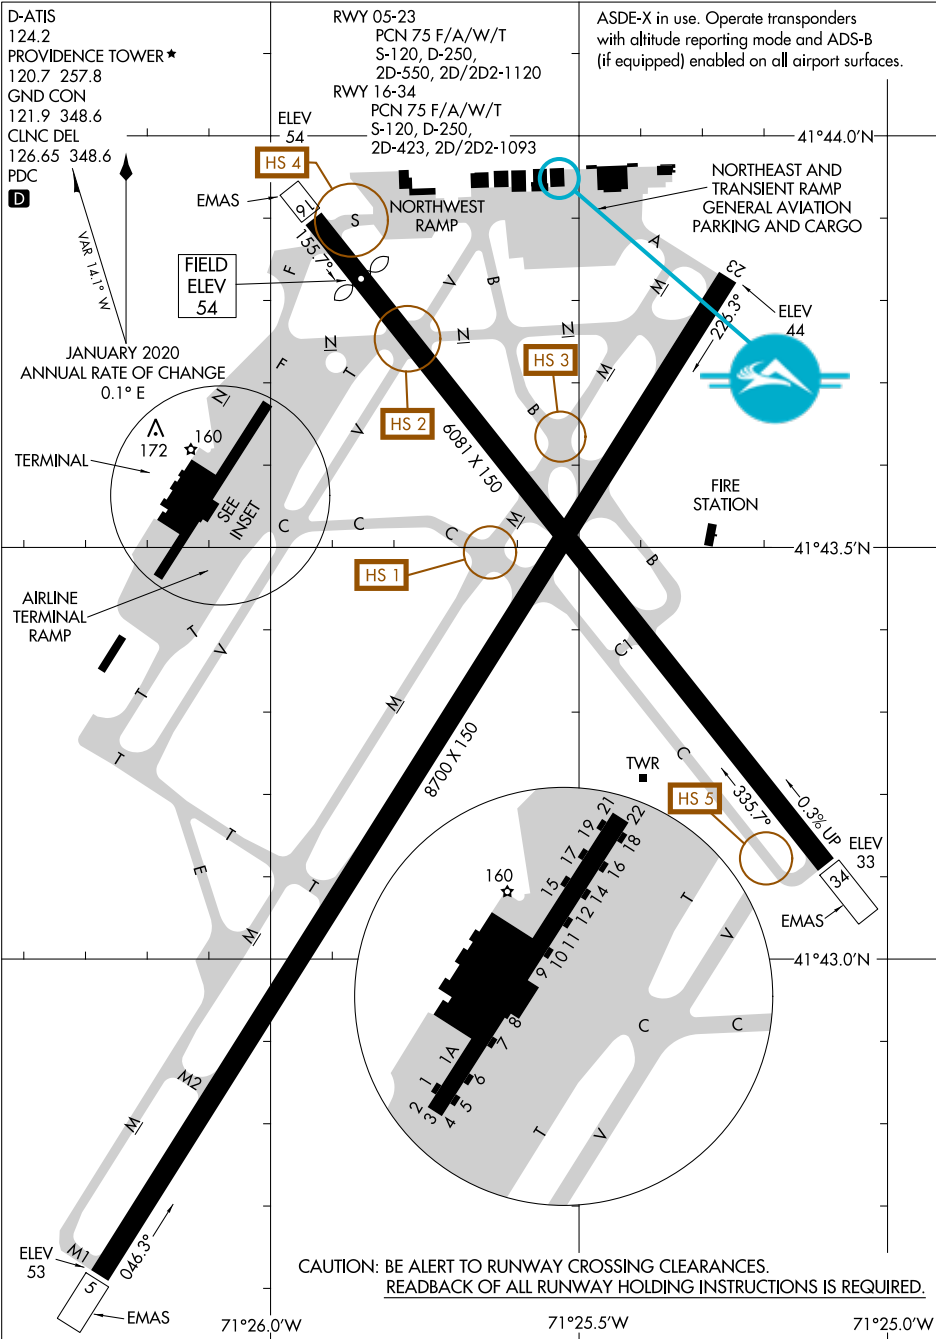

AIRPORT DIAGRAM

21280

AL-333 (FAA)

RHODE ISLAND TF GREEN INTL (PVD)
PROVIDENCE, RHODE ISLAND

AIRPORT DIAGRAM

21280

PROVIDENCE, RHODE ISLAND
RHODE ISLAND TF GREEN INTL (PVD)