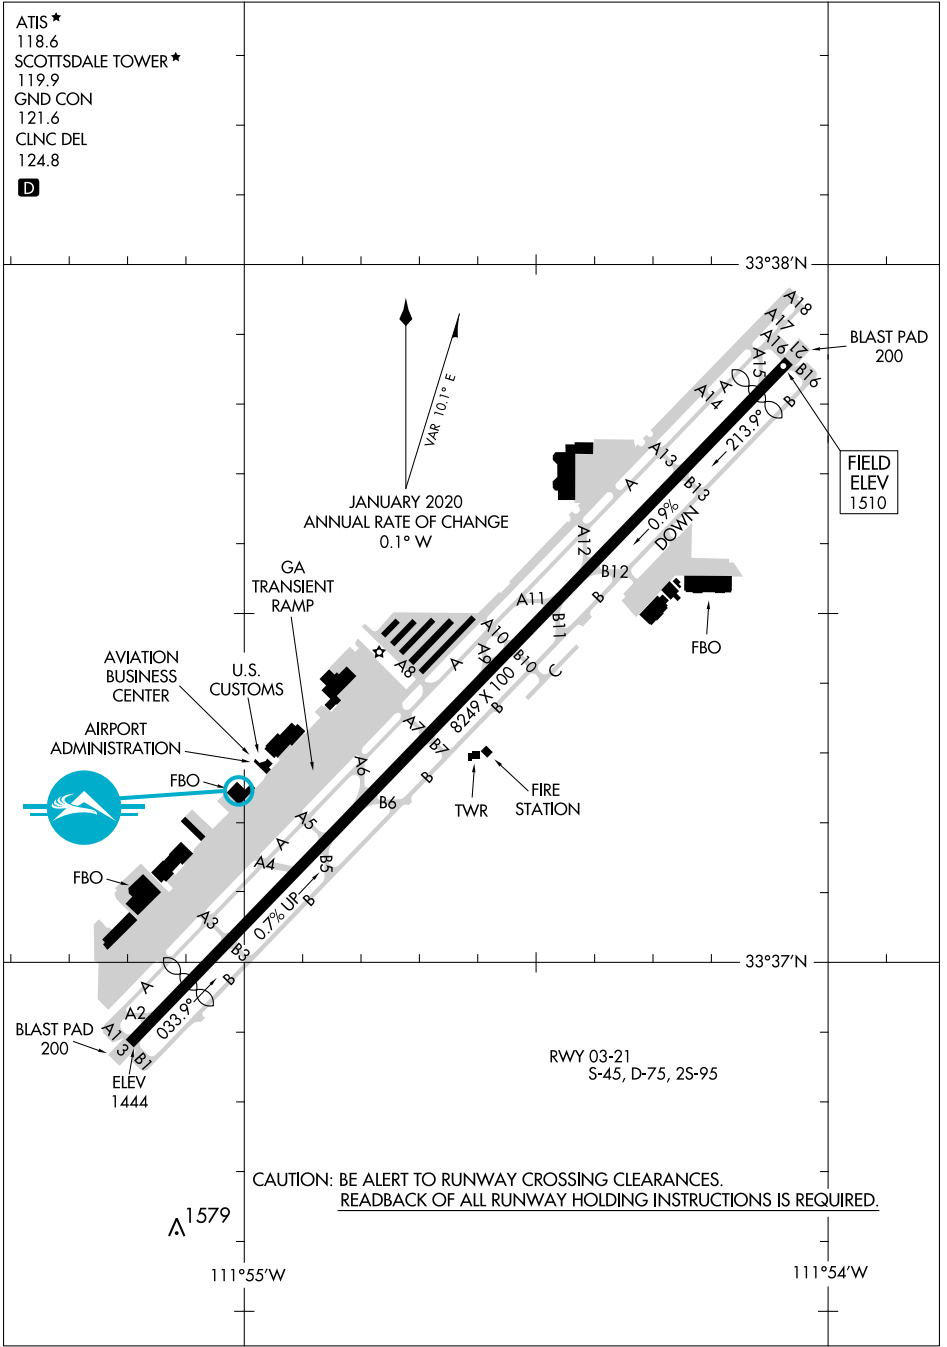

AIRPORT DIAGRAM

AL-5651 (FAA)

SCOTTSDALE (SDL)
SCOTTSDALE, ARIZONA

ATIS ★
 118.6
 SCOTTSDALE TOWER ★
 119.9
 GND CON
 121.6
 CLNC DEL
 124.8

AIRPORT DIAGRAM

SCOTTSDALE, ARIZONA
SCOTTSDALE (SDL)